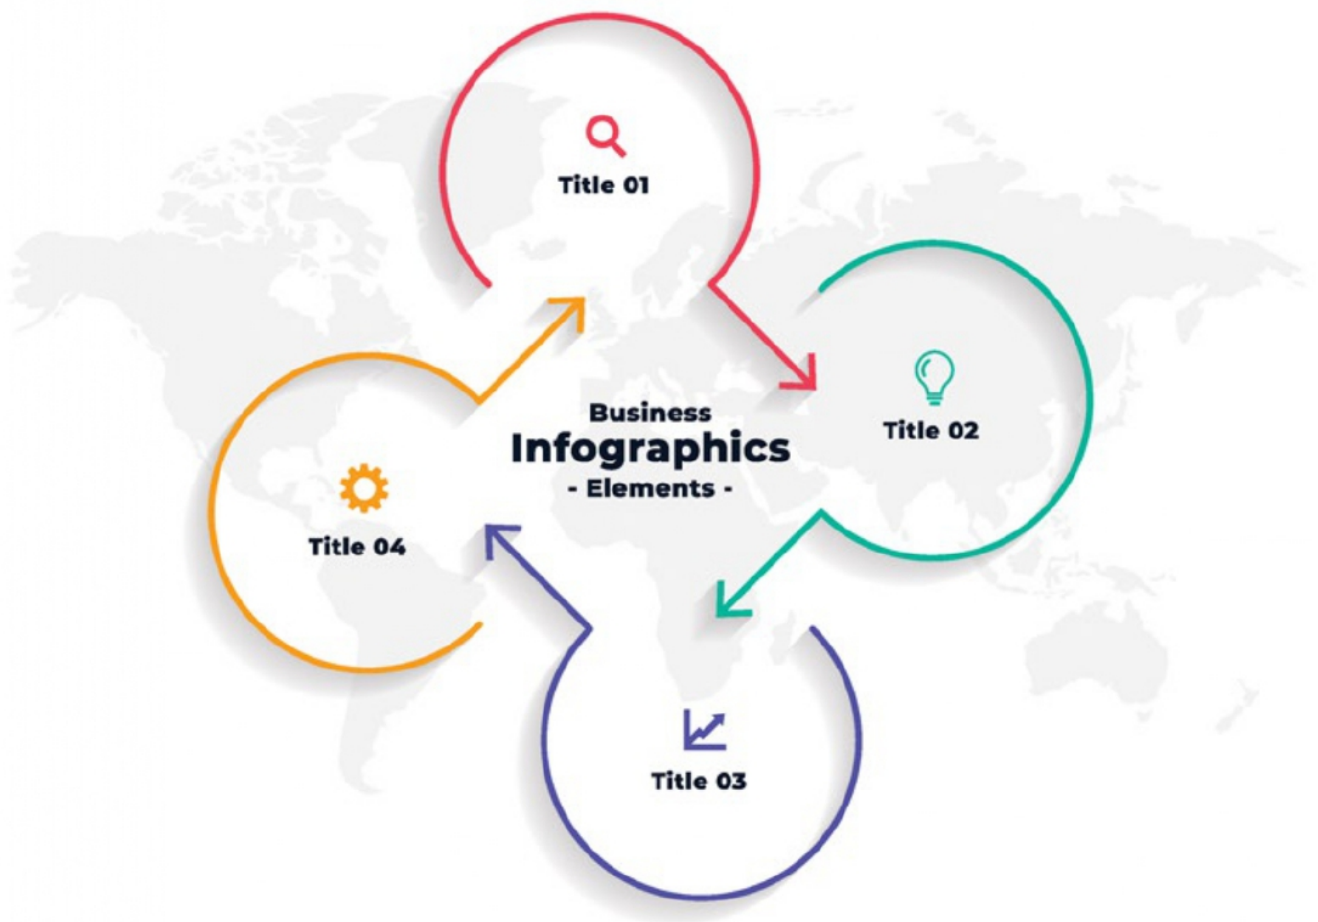

Title 01

Business
Infographics
- Elements -

Title 02

Title 04

Title 03